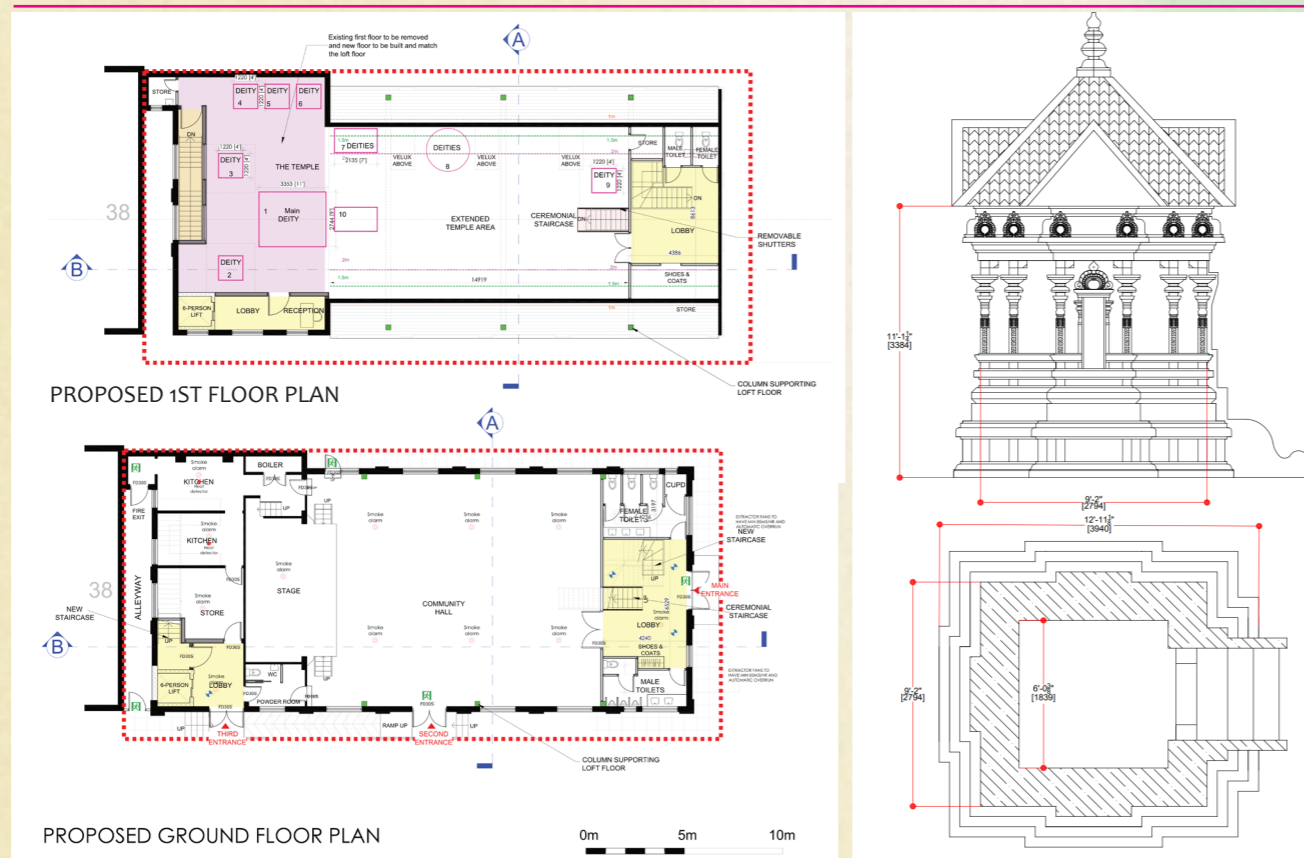

Outline floor plan and main Shrine architecture

Pledge and Donate for this Divine-cause

A/C Name: **Sree Ayyappa Seva Sangam (London)**
A/C Number: 42633388 - Sort Code: 40-23-13

Be our Sponsor - Get involved as a Member